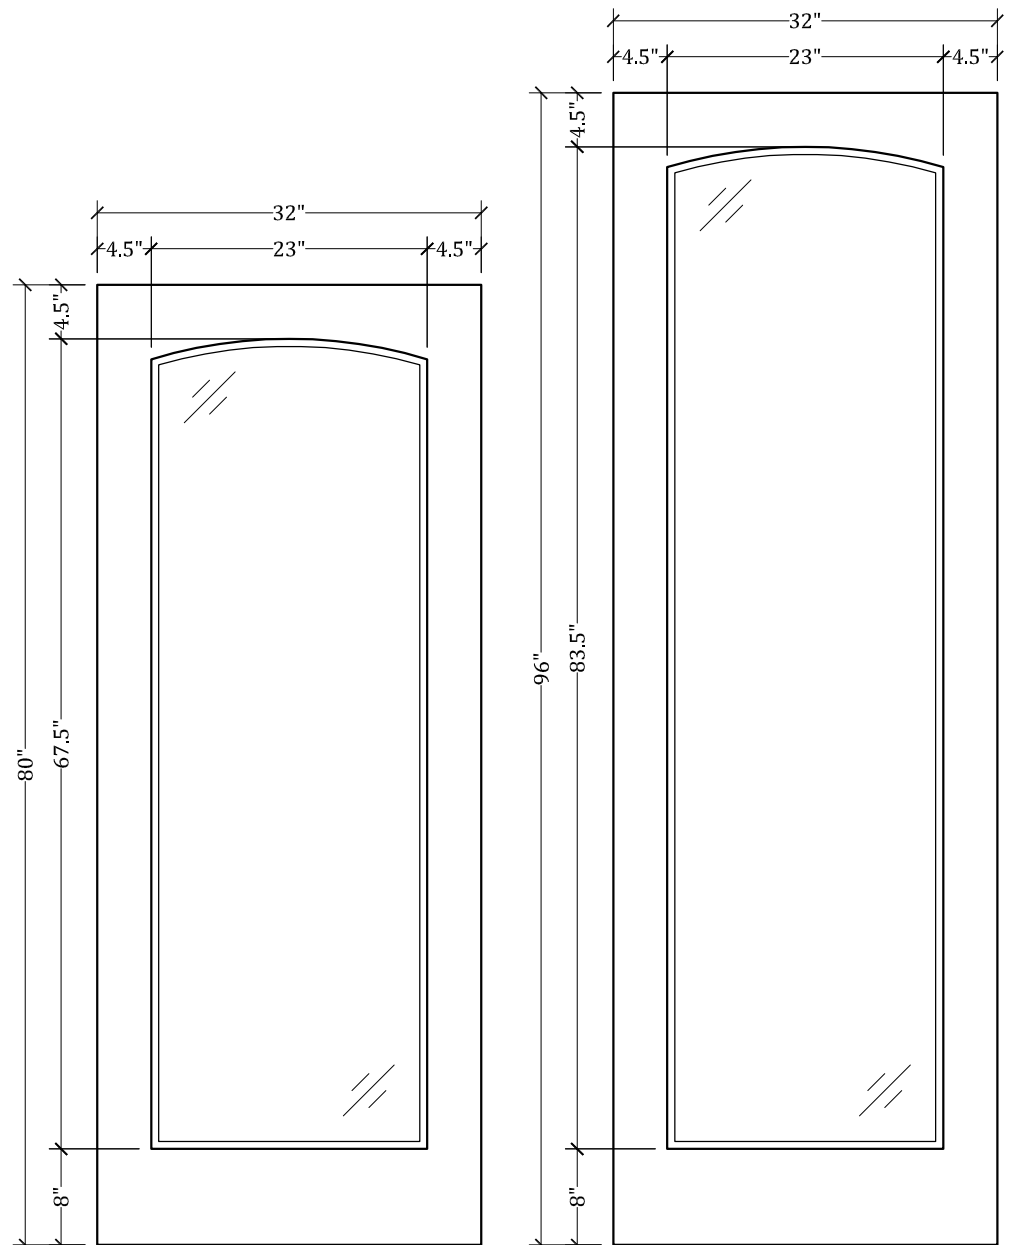

*CC200.1 Full View Door (Square Top/Arch Glass)*

*Available in 4 Different Heights: 80", 84", 90" & 96"*

*Available in Multiple Widths: Ranging From 12" to 42"*

*Available with:*

- Cope/Stick Construction
- Dado Construction
- Raised or Flat Panels
- Raised/Applied Moldings
- 5 1/2" Stiles Available