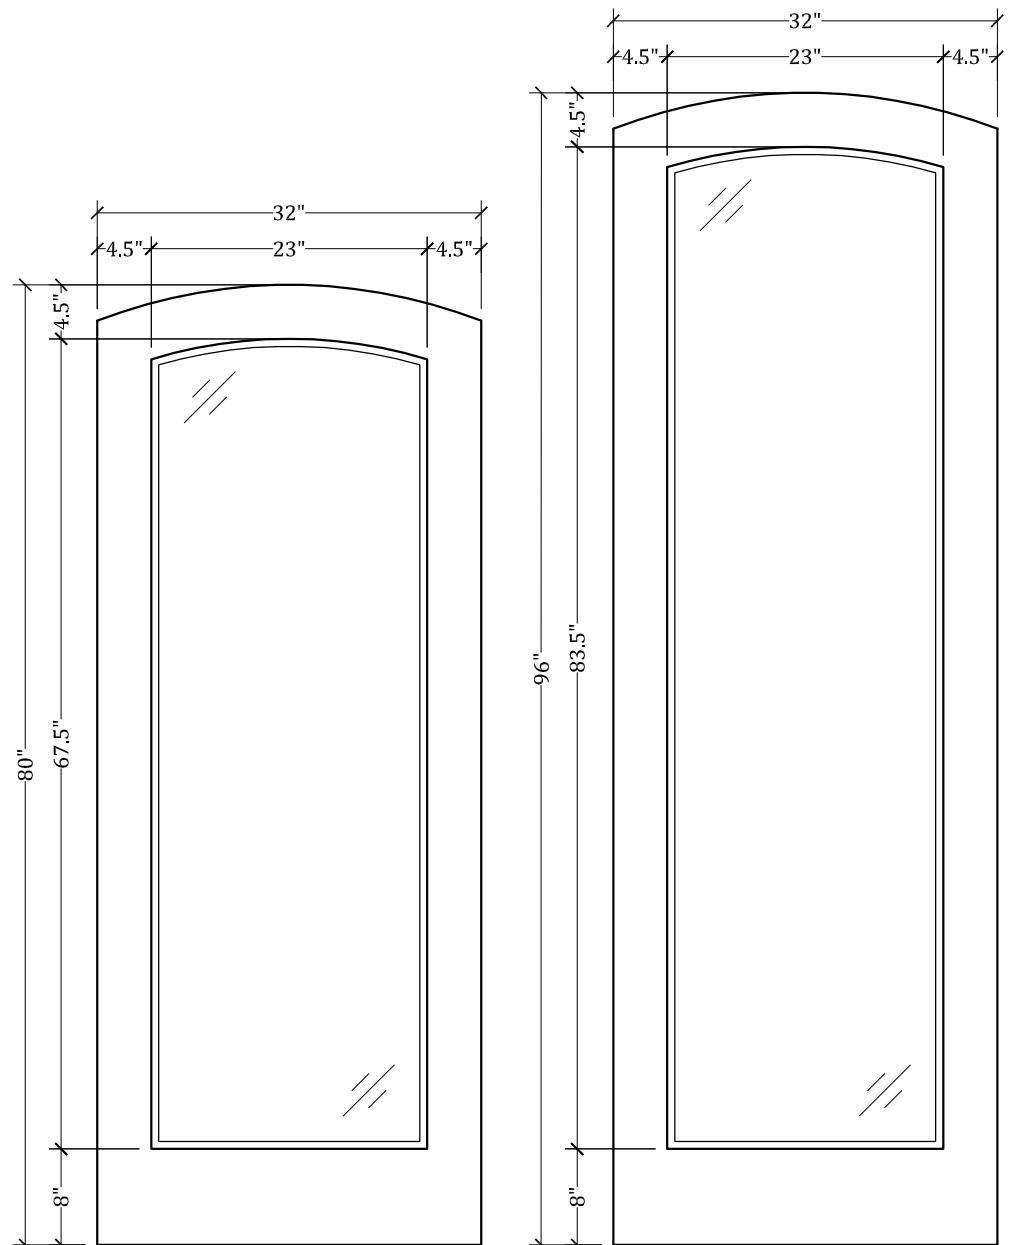

CC200.2 Full View Door (Arch Top/Arch Glass)

Available in 4 Different Heights: 80", 84", 90" & 96"

Available in Multiple Widths: Ranging From 12" to 42"

Available with:

- Cope/Stick Construction
- Dado Construction
- Raised or Flat Panels
- Raised/Applied Moldings
- 5 1/2" Stiles Available