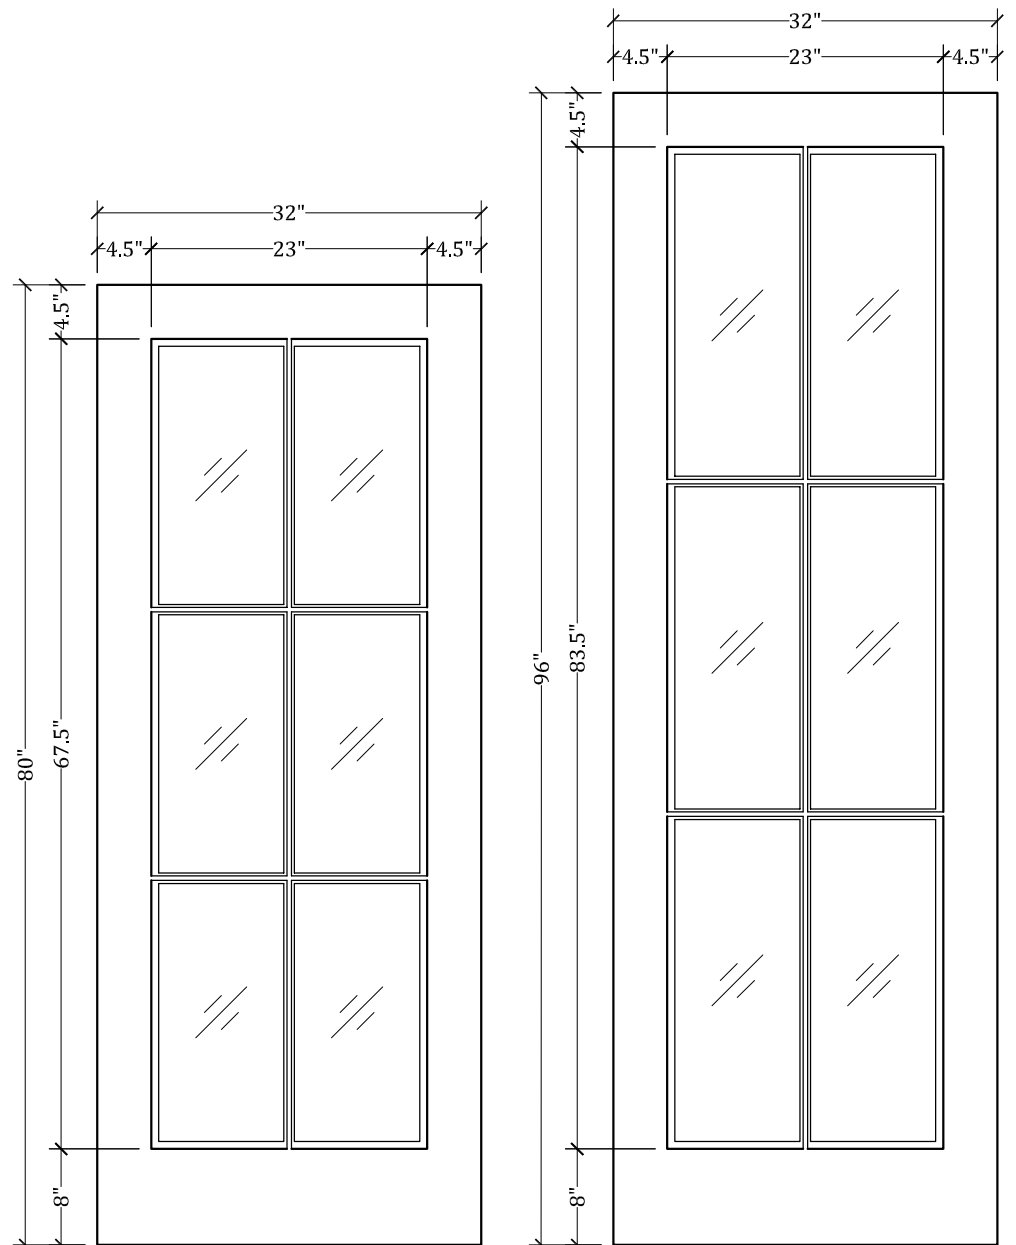

*CC200 Full View Door (2w X 3h)*

*Available in 4 Different Heights: 80", 84", 90" & 96"*

*Available in Multiple Widths: Ranging From 12" to 42"*

*Available with:*

- Cope/Stick Construction
- Dado Construction
- Raised or Flat Panels
- Raised/Applied Moldings
- 5 1/2" Stiles Available