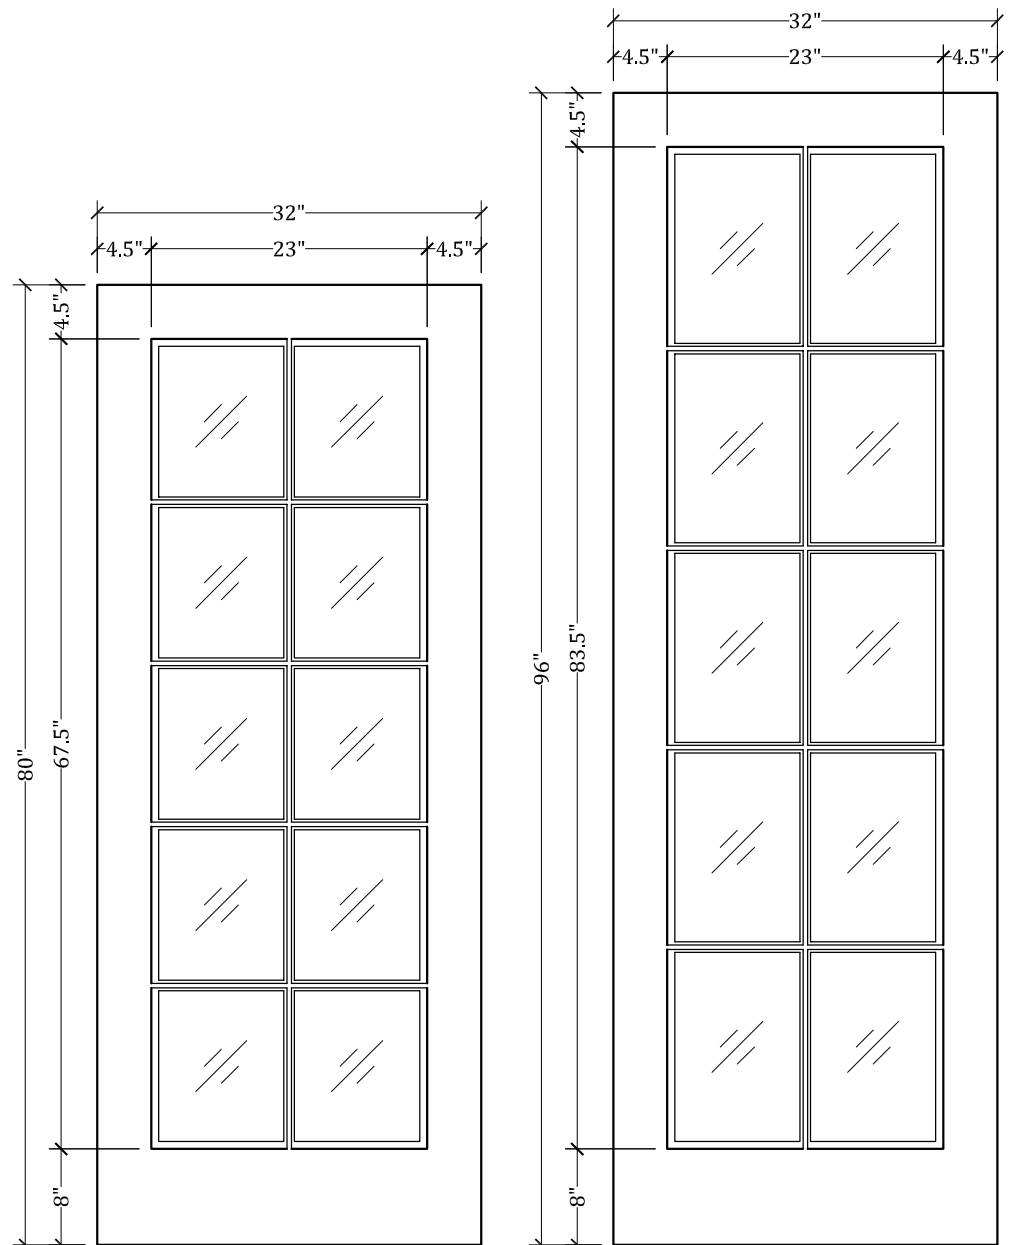

*CC200 Full View Door (2w X 5h)*

*Available in 4 Different Heights: 80", 84", 90" & 96"*

*Available in Multiple Widths: Ranging From 12" to 42"*

**Available with:**

- Cope/Stick Construction
- Dado Construction
- Raised or Flat Panels
- Raised/Applied Moldings
- 5 1/2" Stiles Available