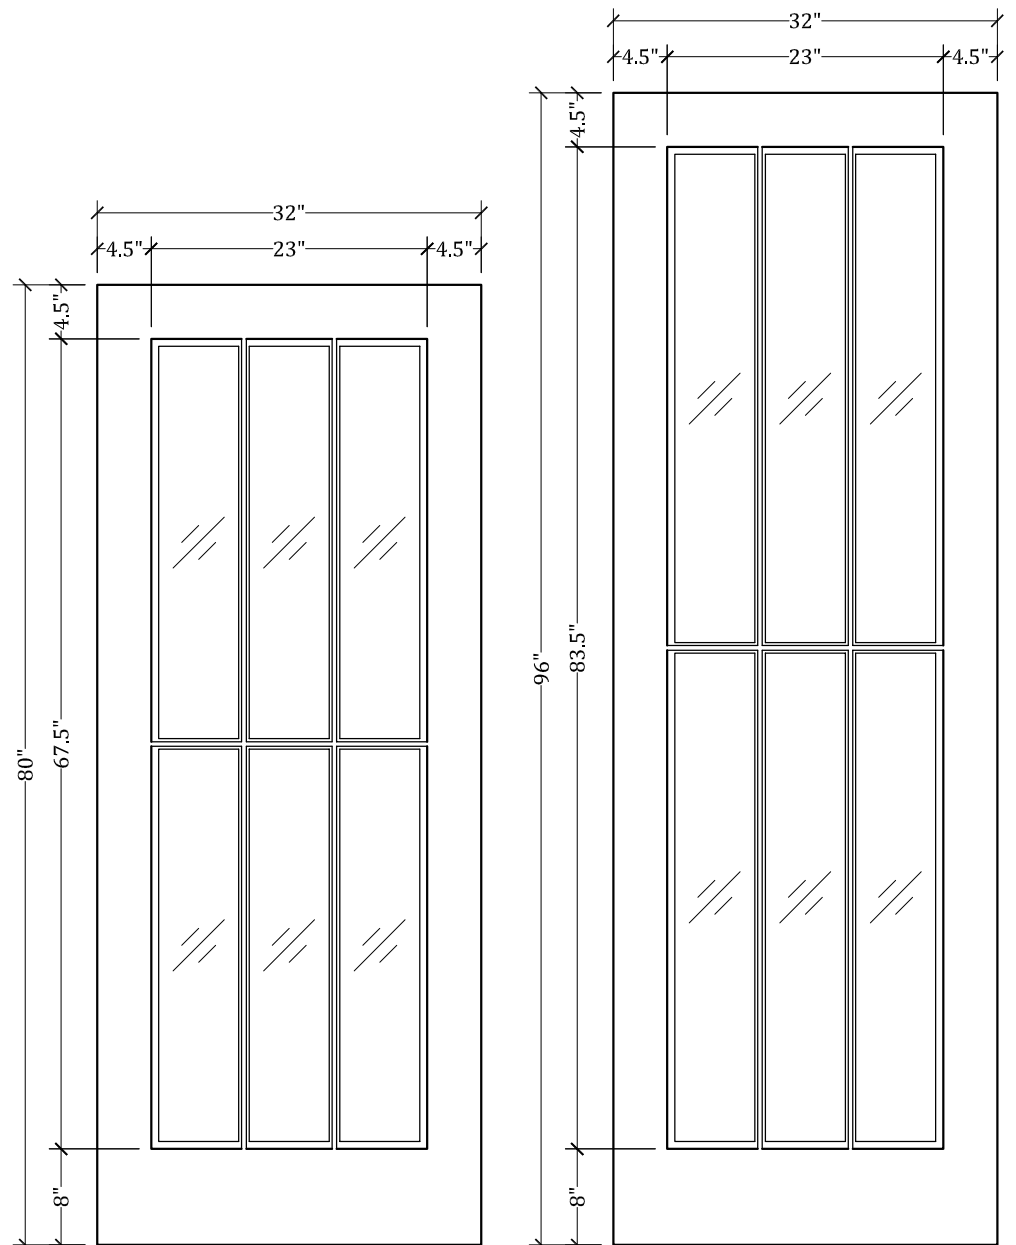

*CC200 Full View Door (3w X 2h)*

*Available in 4 Different Heights: 80", 84", 90" & 96"*

*Available in Multiple Widths: Ranging From 12" to 42"*

*Available with:*

- Cope/Stick Construction
- Dado Construction
- Raised or Flat Panels
- Raised/Applied Moldings
- 5 1/2" Stiles Available