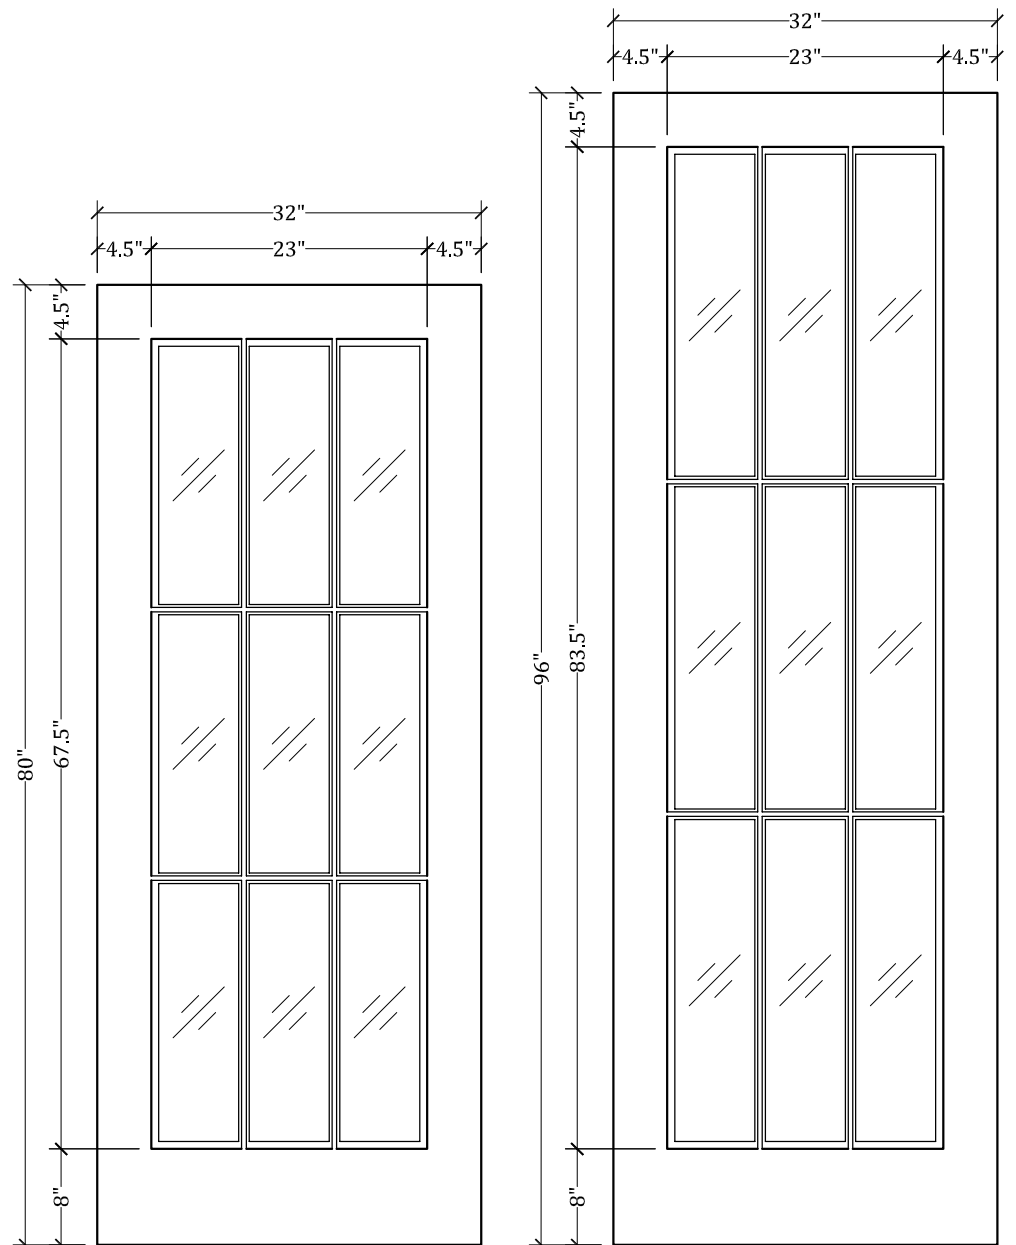

*CC200 Full View Door (3w X 3h)*

*Available in 4 Different Heights: 80", 84", 90" & 96"*

*Available in Multiple Widths: Ranging From 12" to 42"*

**Available with:**

- Cope/Stick Construction
- Dado Construction
- Raised or Flat Panels
- Raised/Applied Moldings
- 5 1/2" Stiles Available