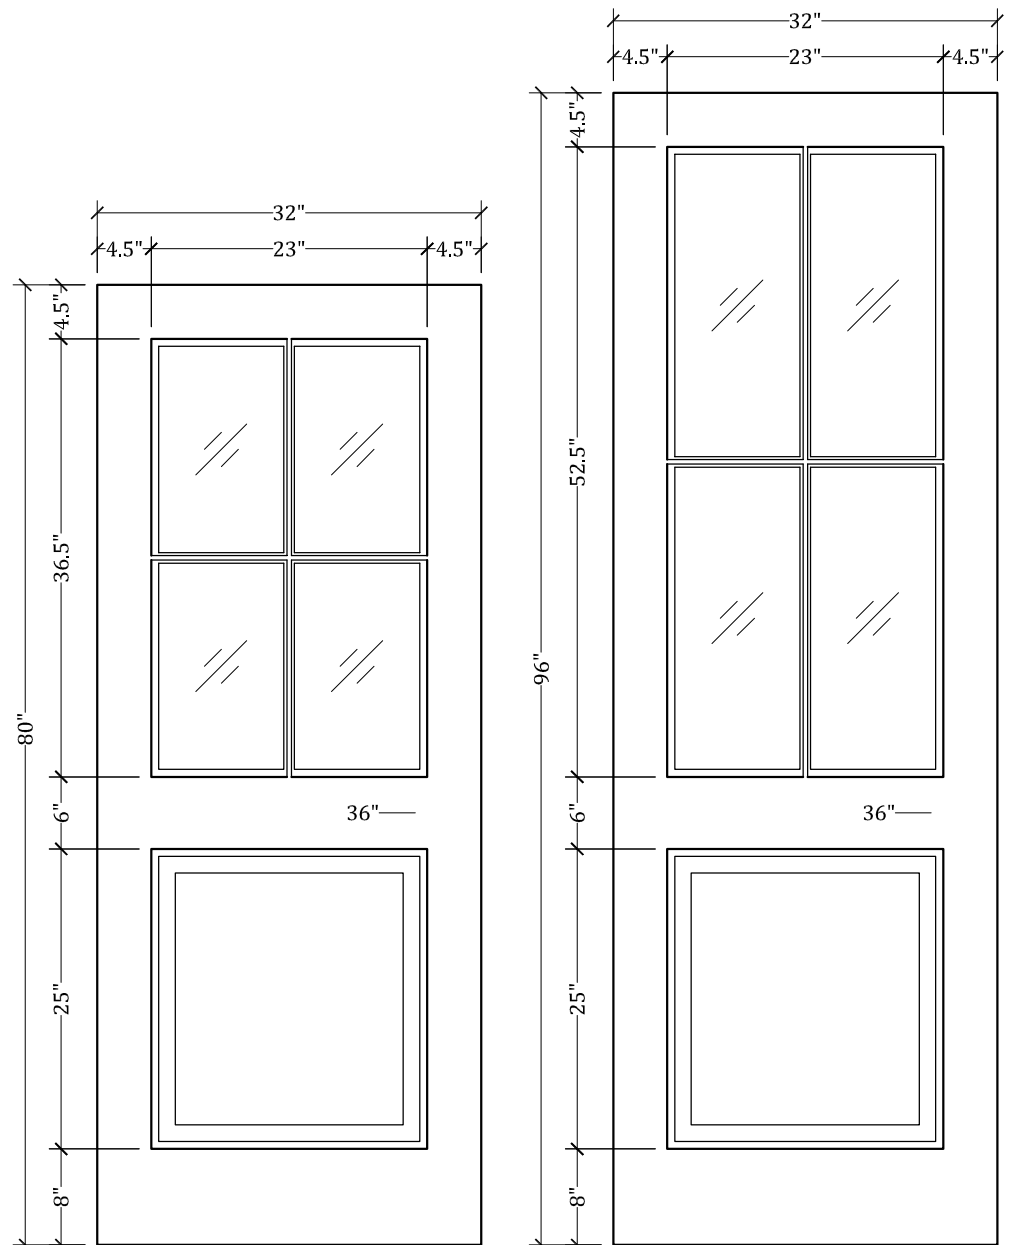

*CC205 Lite Over Panel Door (2w X 2h)*

*Available in 4 Different Heights: 80", 84", 90" & 96"*

*Available in Multiple Widths: Ranging From 12" to 42"*

**Available with:**

- Cope/Stick Construction
- Dado Construction
- Raised or Flat Panels
- Raised/Applied Moldings
- 5 1/2" Stiles Available