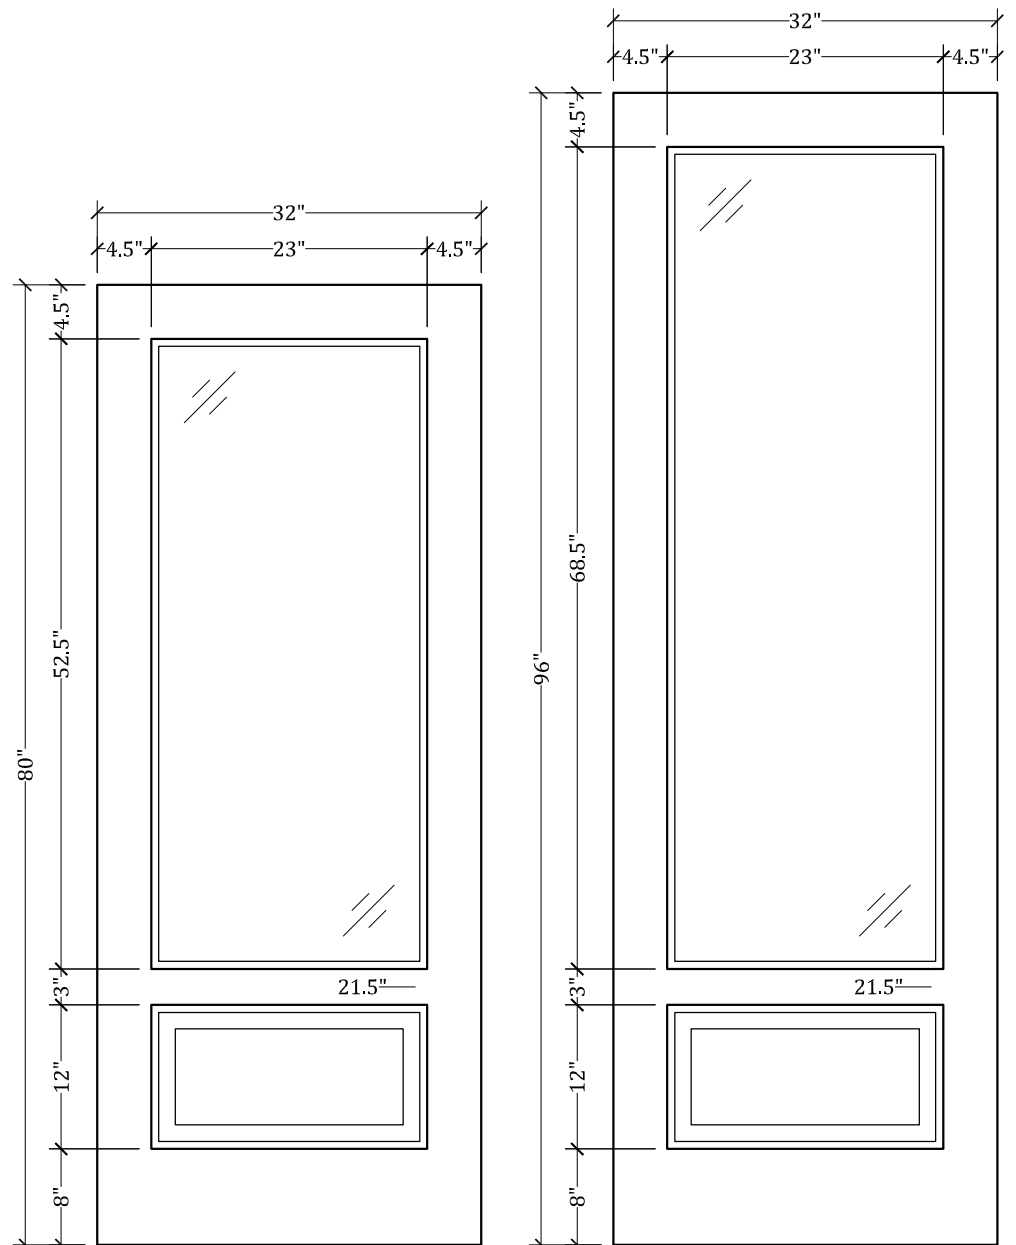

CC209 Lite Over Panel (Square Top/Square Glass)

Available in 4 Different Heights: 80", 84", 90" & 96"

Available in Multiple Widths: Ranging From 12" to 42"

Available with:

- Cope/Stick Construction
- Dado Construction
- Raised or Flat Panels
- Raised/Applied Moldings
- 5 1/2" Stiles Available