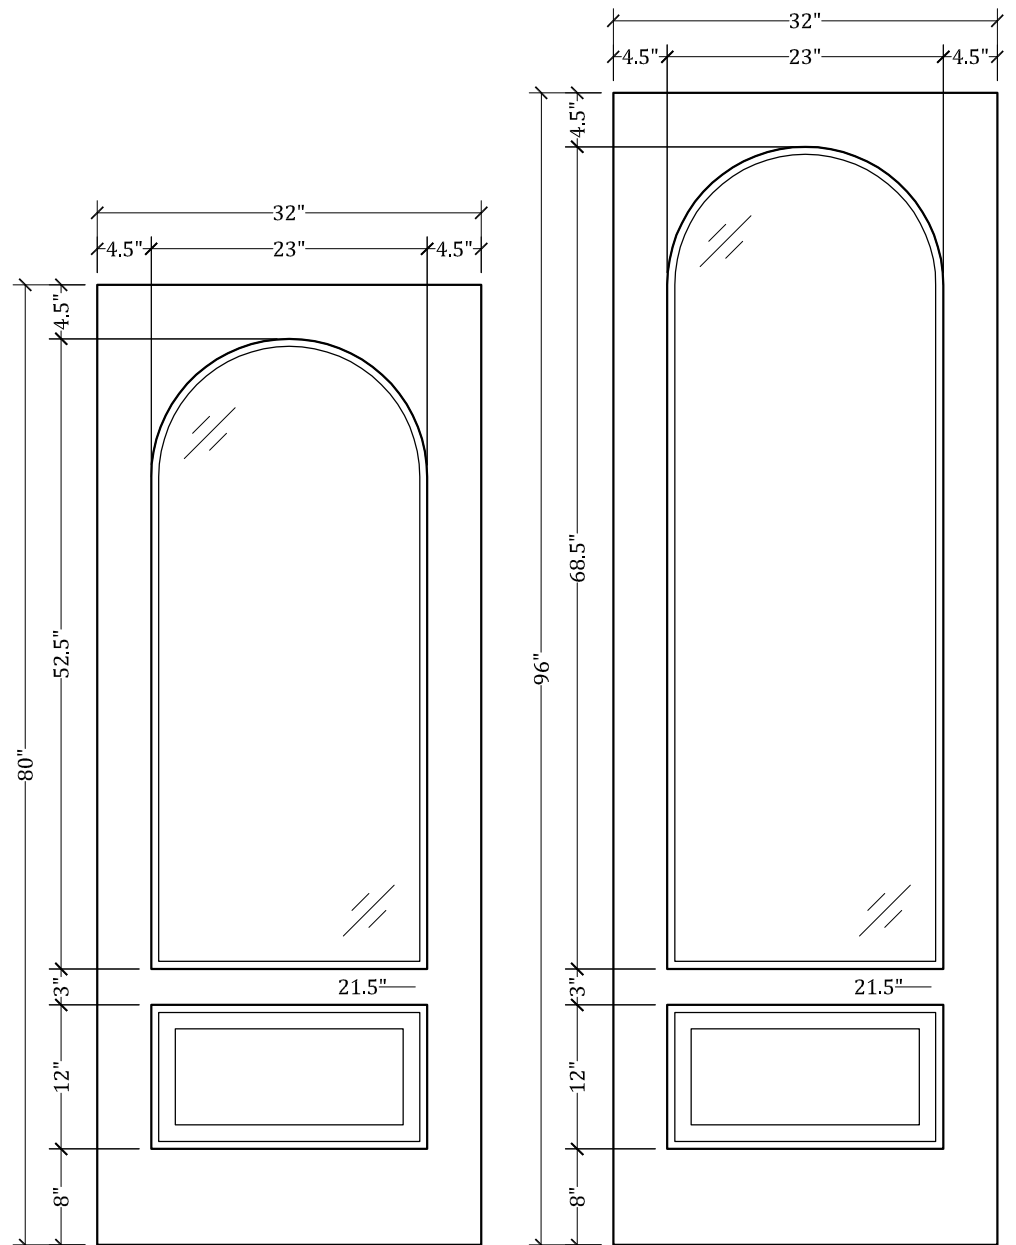

*CC209.3 Lite Over Panel (Square Top/Radius Glass)*

*Available in 4 Different Heights: 80", 84", 90" & 96"*

*Available in Multiple Widths: Ranging From 12" to 42"*

**Available with:**

- Cope/Stick Construction
- Dado Construction
- Raised or Flat Panels
- Raised/Applied Moldings
- 5 1/2" Stiles Available