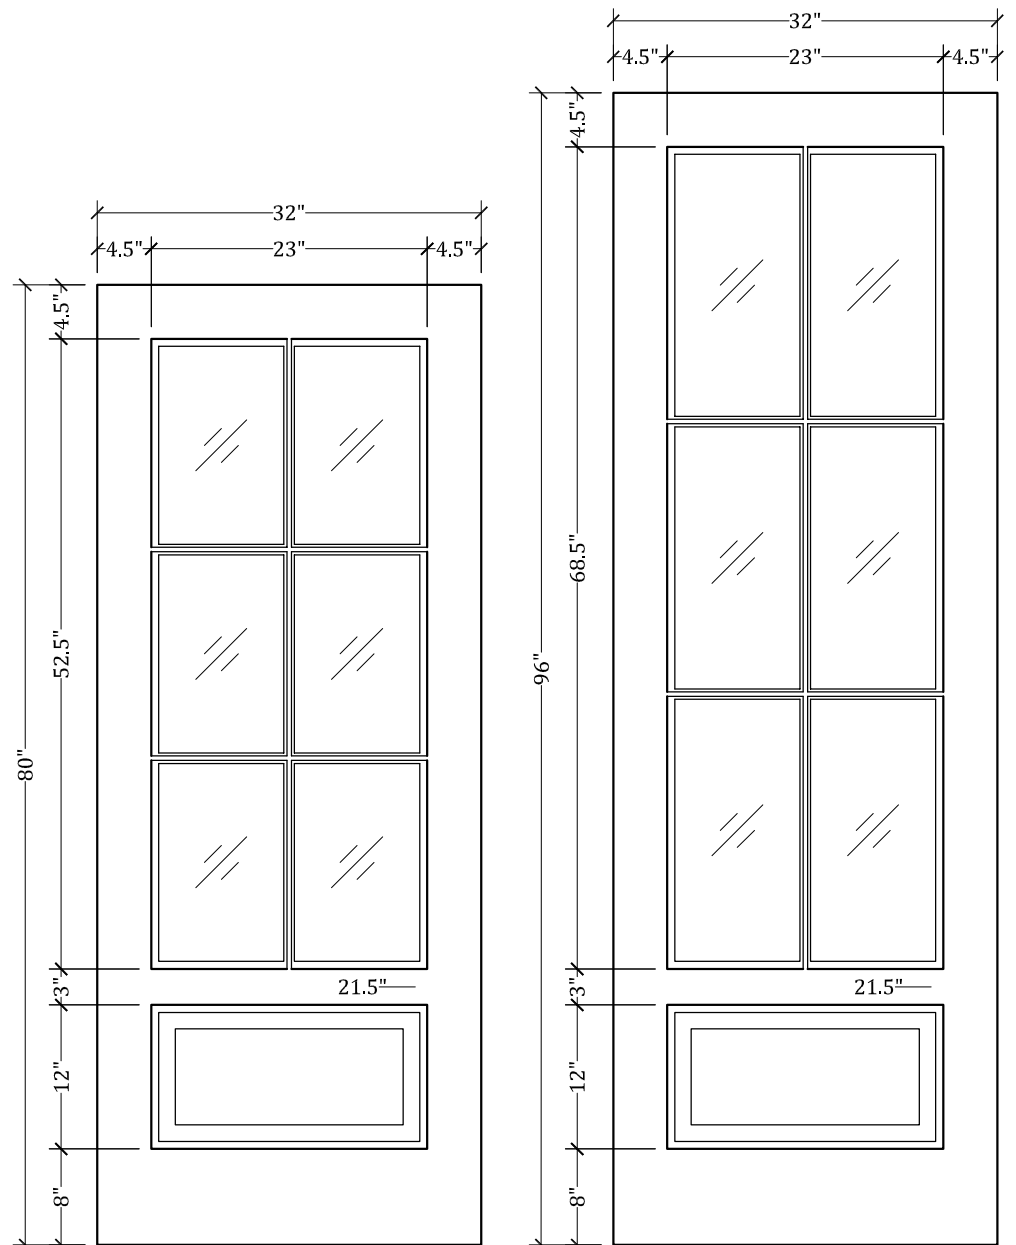

*CC209 Lite Over Panel Door (2w X 3h)*

*Available in 4 Different Heights: 80", 84", 90" & 96"*

*Available in Multiple Widths: Ranging From 12" to 42"*

**Available with:**

- Cope/Stick Construction
- Dado Construction
- Raised or Flat Panels
- Raised/Applied Moldings
- 5 1/2" Stiles Available