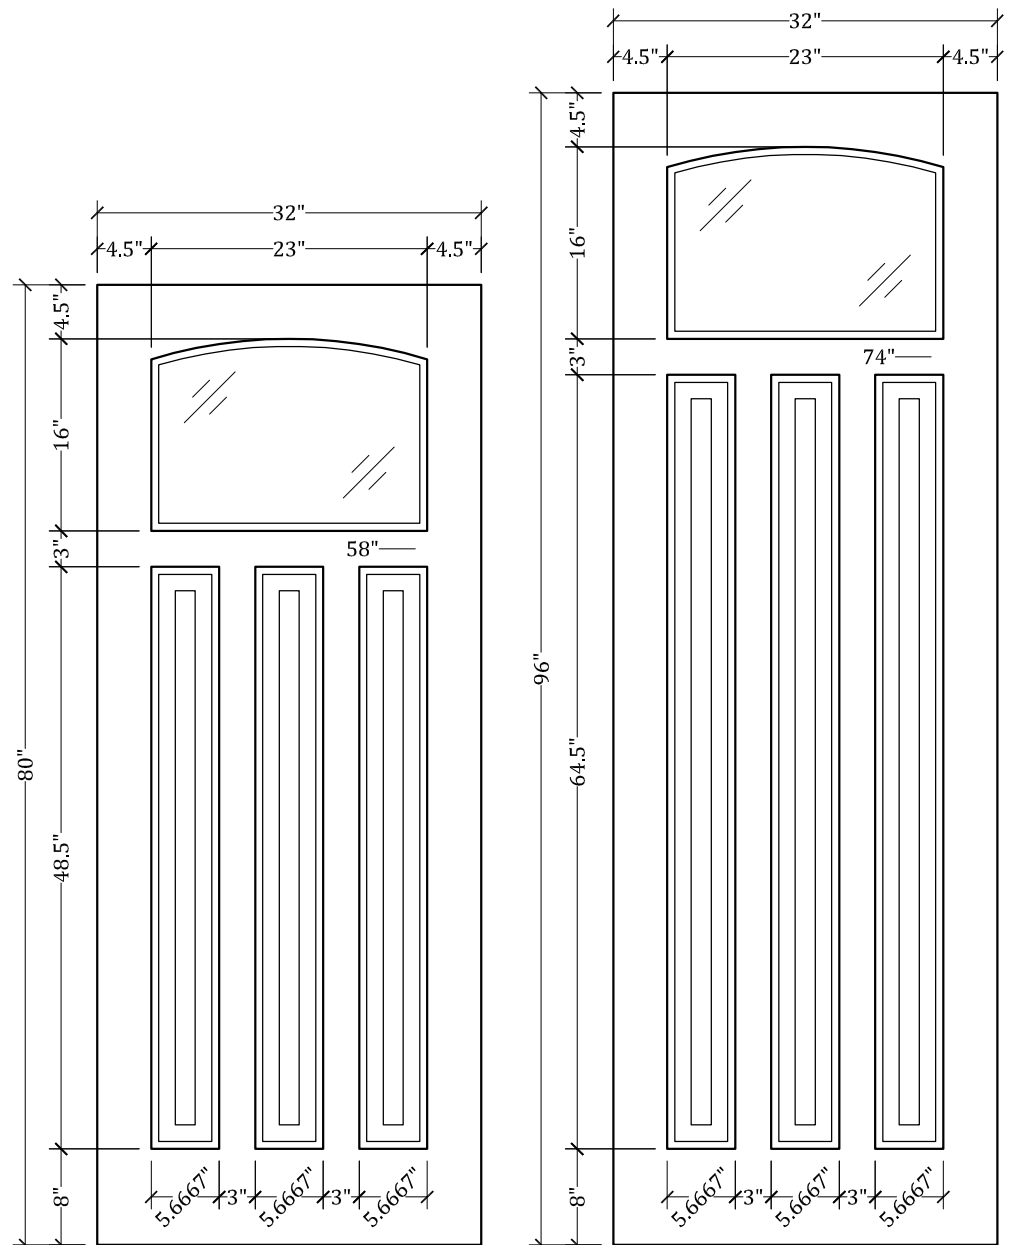

CC214.1 Lite Over 3 Panel (Square Top/Arch Glass)

Available in 4 Different Heights: 80", 84", 90" & 96"

Available in Multiple Widths: Ranging From 12" to 42"

Available with:

- Cope/Stick Construction
- Dado Construction
- Raised or Flat Panels
- Raised/Applied Moldings
- 5 1/2" Stiles Available