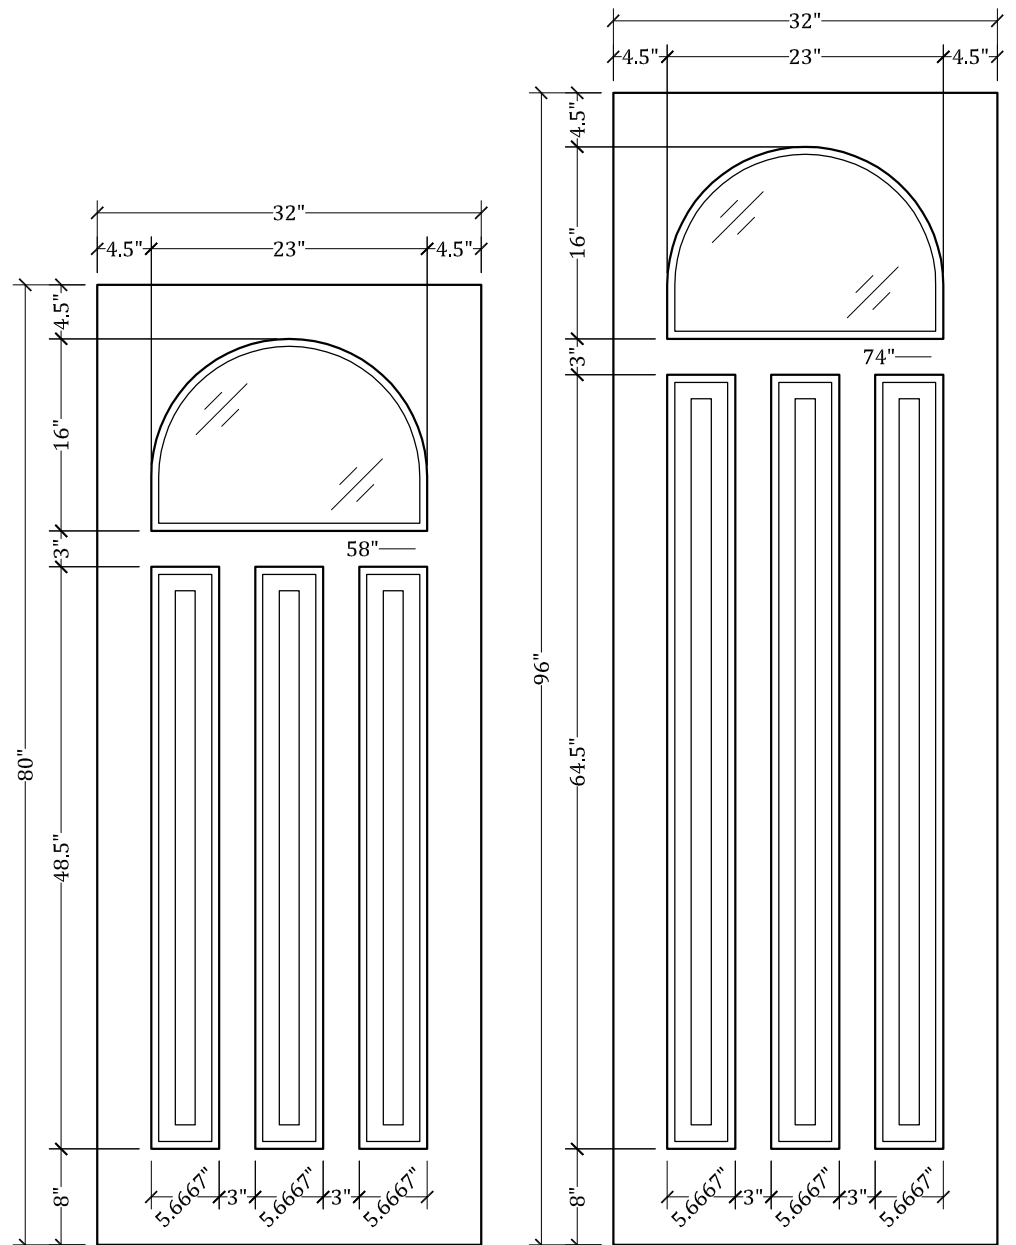

*CC214.3 Lite Over 3 Panel (Square Top/Radius Glass)*

*Available in 4 Different Heights: 80", 84", 90" & 96"*

*Available in Multiple Widths: Ranging From 12" to 42"*

*Available with:*

- Cope/Stick Construction
- Dado Construction
- Raised or Flat Panels
- Raised/Applied Moldings
- 5 1/2" Stiles Available