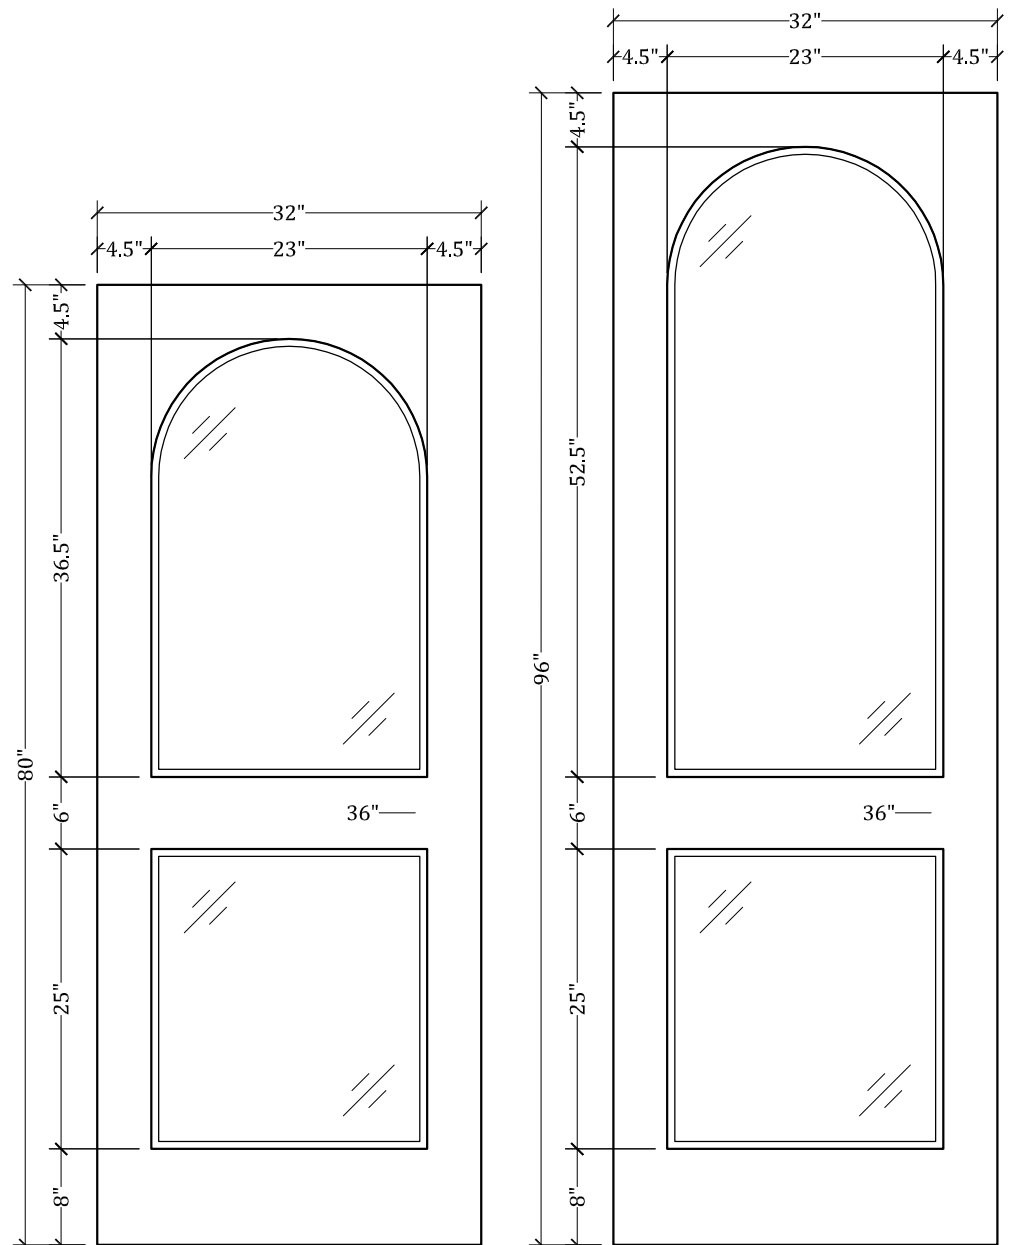

CC216.3 Bi-View Door (Square Top/Radius Glass)

Available in 4 Different Heights: 80", 84", 90" & 96"

Available in Multiple Widths: Ranging From 12" to 42"

Available with:

- Cope/Stick Construction
- Dado Construction
- Raised or Flat Panels
- Raised/Applied Moldings
- 5 1/2" Stiles Available