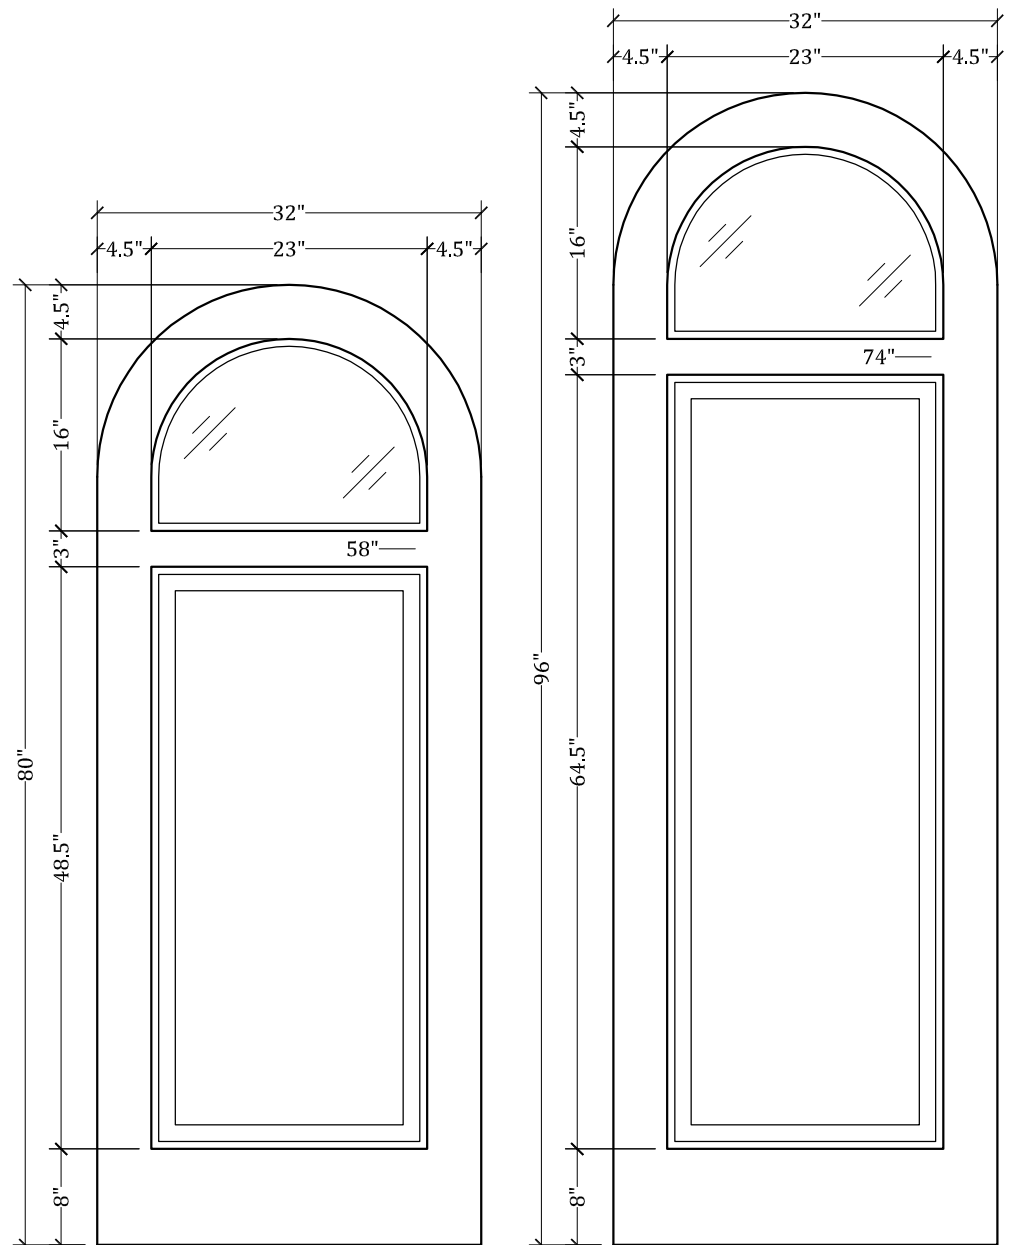

CC256.4 Lite Over Panel Door (Radius Top/Radius Glass)

Available in 4 Different Heights: 80", 84", 90" & 96"

Available in Multiple Widths: Ranging From 12" to 42"

Available with:

- Cope/Stick Construction
- Dado Construction
- Raised or Flat Panels
- Raised/Applied Moldings
- 5 1/2" Stiles Available