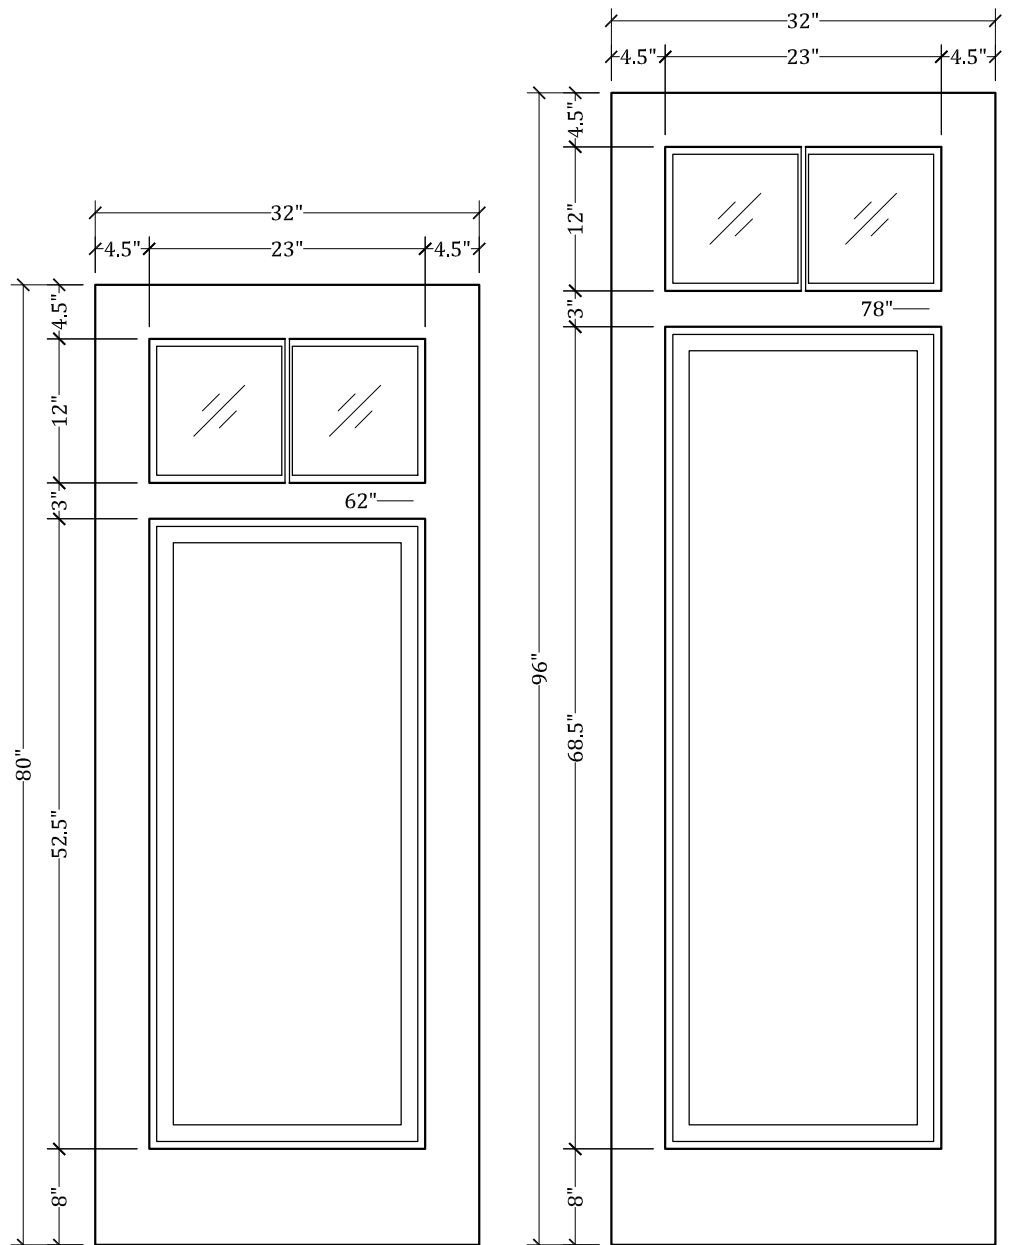

CC256 Lite Over Panel Door (2w X 1h)

Available in 4 Different Heights: 80", 84", 90" & 96"

Available in Multiple Widths: Ranging From 12" to 42"

Available with:

- Cope/Stick Construction
- Dado Construction
- Raised or Flat Panels
- Raised/Applied Moldings
- 5 1/2" Stiles Available