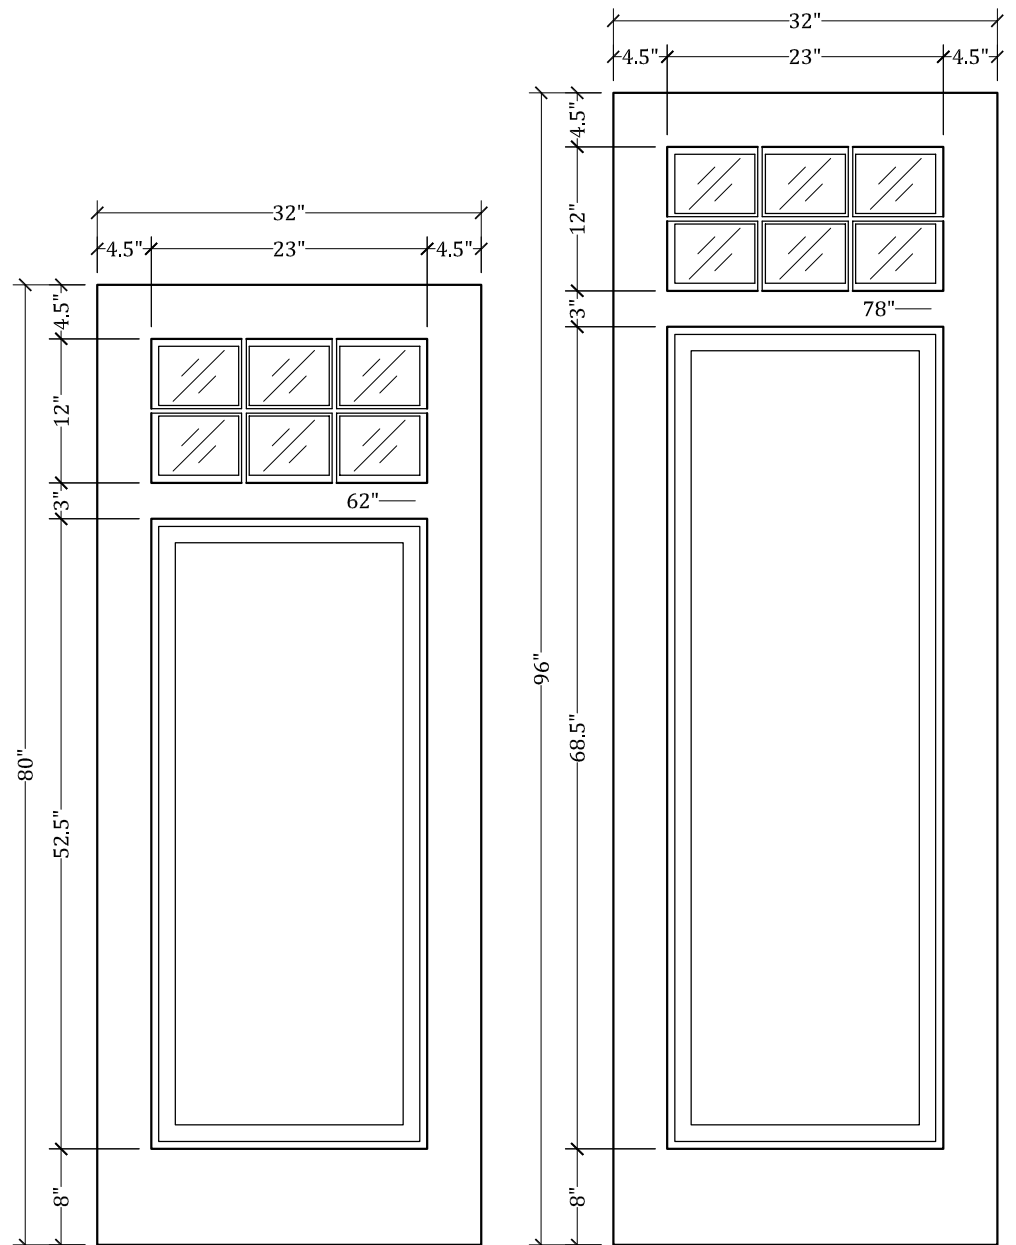

CC256 Lite Over Panel Door (3w X 2h)

Available in 4 Different Heights: 80", 84", 90" & 96"

Available in Multiple Widths: Ranging From 12" to 42"

Available with:

- Cope/Stick Construction
- Dado Construction
- Raised or Flat Panels
- Raised/Applied Moldings
- 5 1/2" Stiles Available