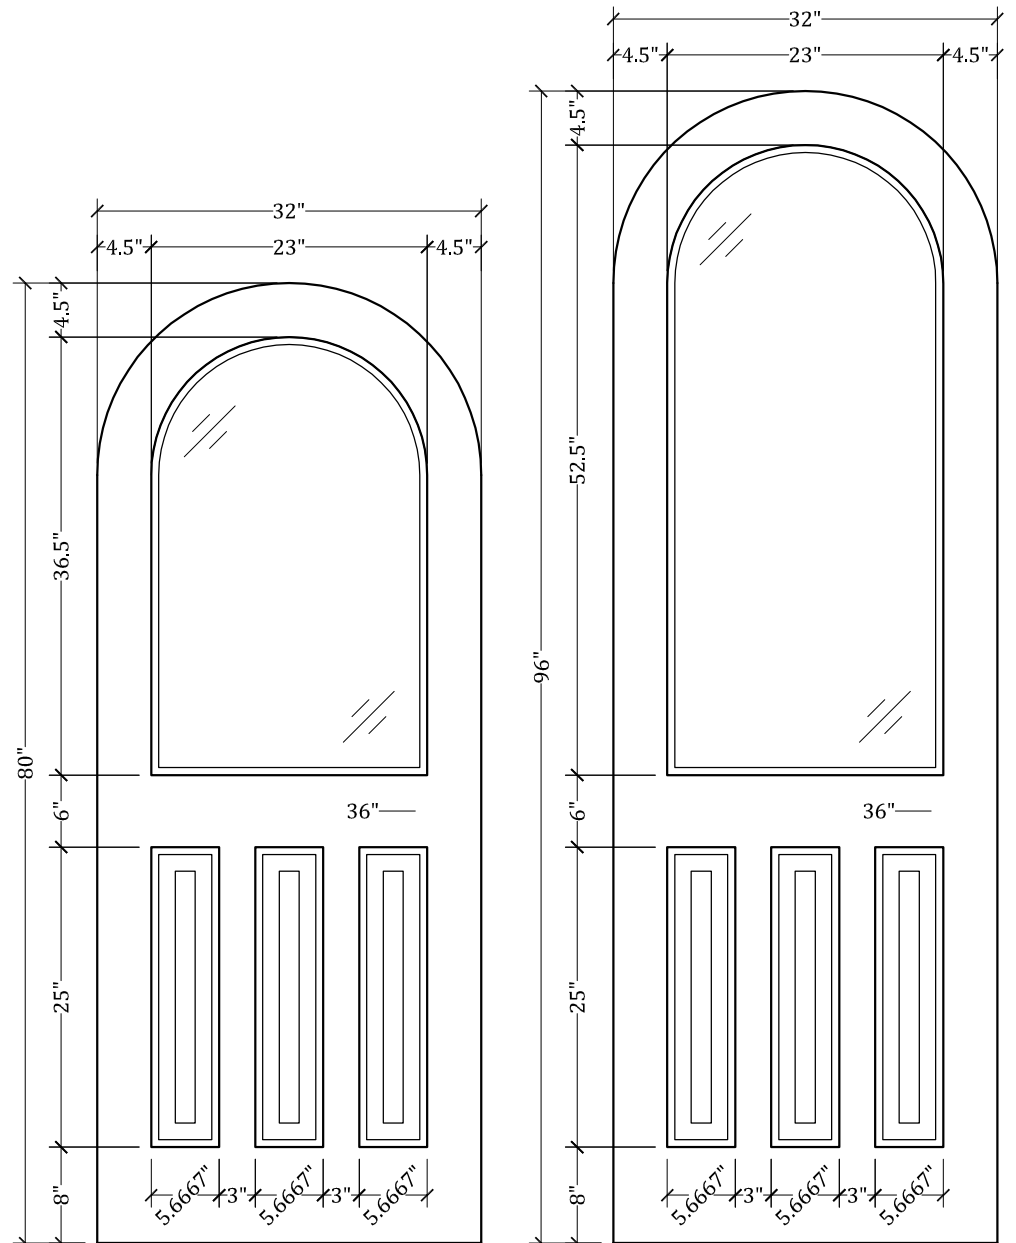

CC259.4 Lite Over 3 Panel Door (Radius Top/Radius Glass)

Available in 4 Different Heights: 80", 84", 90" & 96"

Available in Multiple Widths: Ranging From 12" to 42"

Available with:

- Cope/Stick Construction
- Dado Construction
- Raised or Flat Panels
- Raised/Applied Moldings
- 5 1/2" Stiles Available