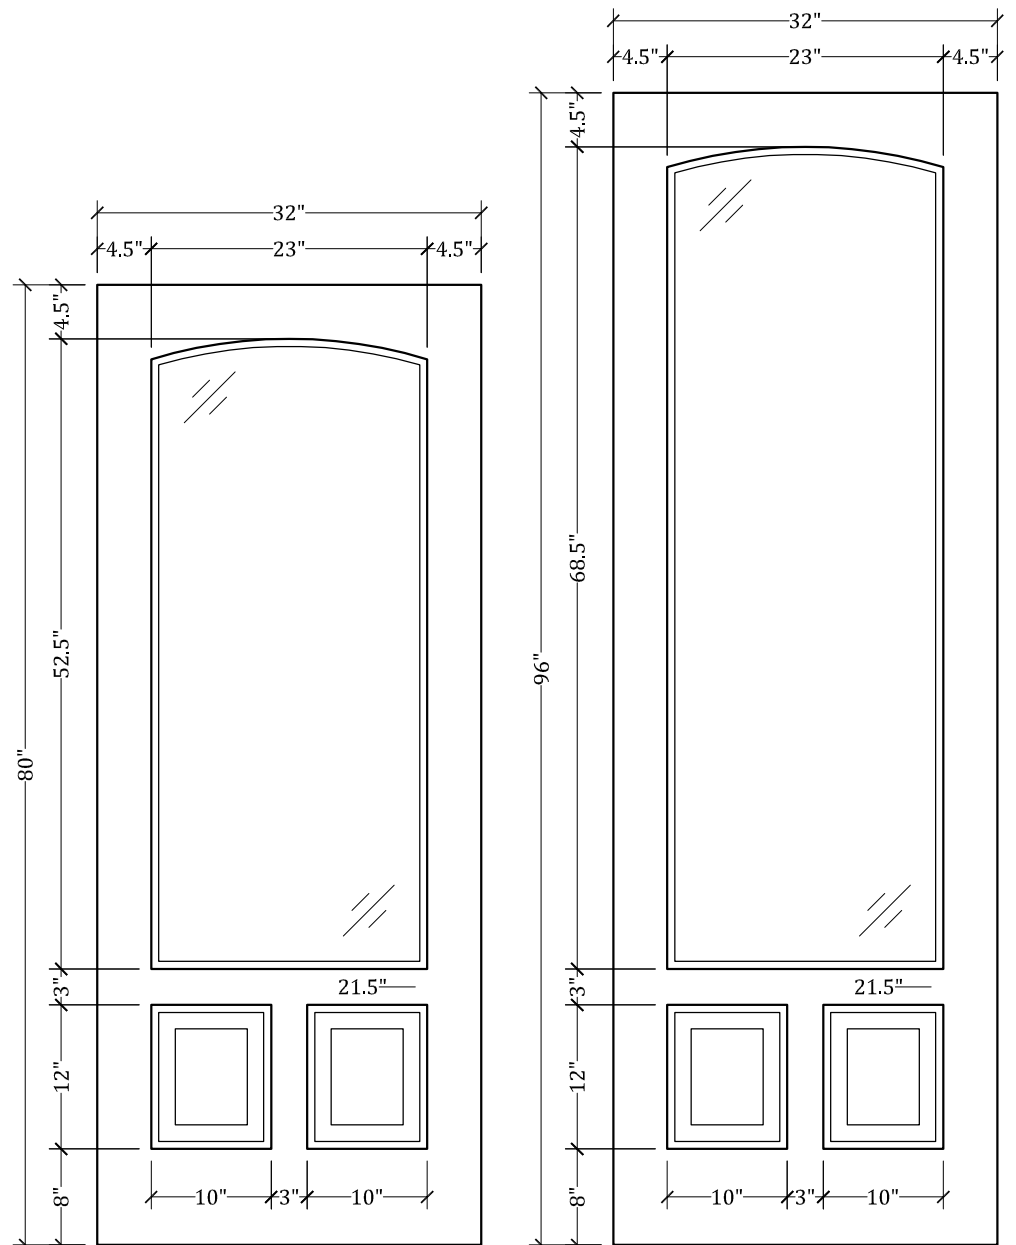

CC260.1 Lite Over 2 Panel Door (Square Top/Arch Glass)

Available in 4 Different Heights: 80", 84", 90" & 96"

Available in Multiple Widths: Ranging From 12" to 42"

Available with:

- Cope/Stick Construction
- Dado Construction
- Raised or Flat Panels
- Raised/Applied Moldings
- 5 1/2" Stiles Available