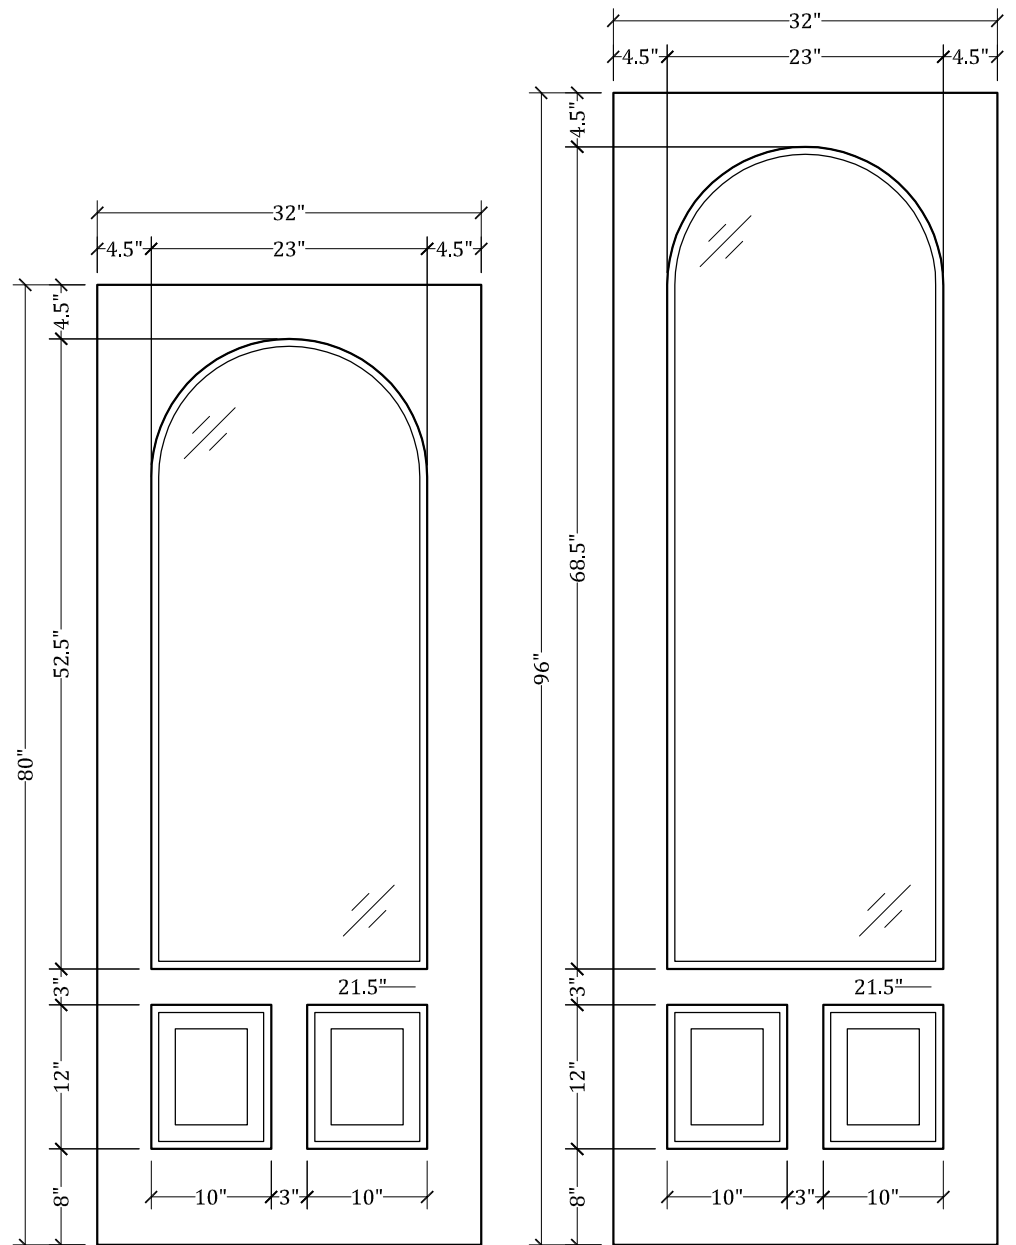

CC260.3 Lite Over 2 Panel Door (Square Top/Radius Glass)

Available in 4 Different Heights: 80", 84", 90" & 96"

Available in Multiple Widths: Ranging From 12" to 42"

Available with:

- Cope/Stick Construction
- Dado Construction
- Raised or Flat Panels
- Raised/Applied Moldings
- 5 1/2" Stiles Available