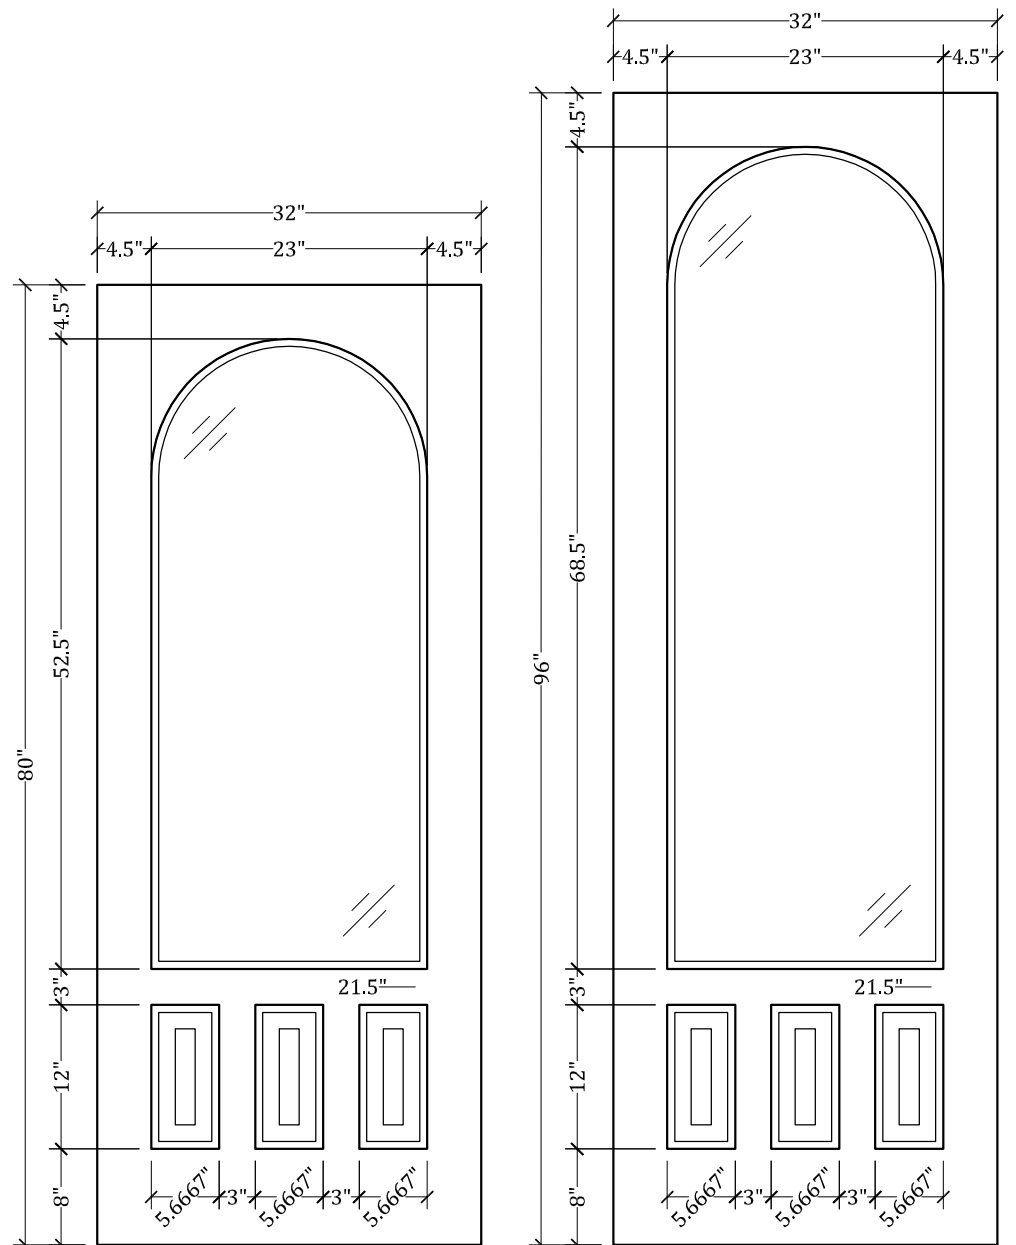

*CC261.3 Lite Over 3 Panel Door (Square Top/Radius Glass)*

*Available in 4 Different Heights: 80", 84", 90" & 96"*

*Available in Multiple Widths: Ranging From 12" to 42"*

**Available with:**

- Cope/Stick Construction
- Dado Construction
- Raised or Flat Panels
- Raised/Applied Moldings
- 5 1/2" Stiles Available