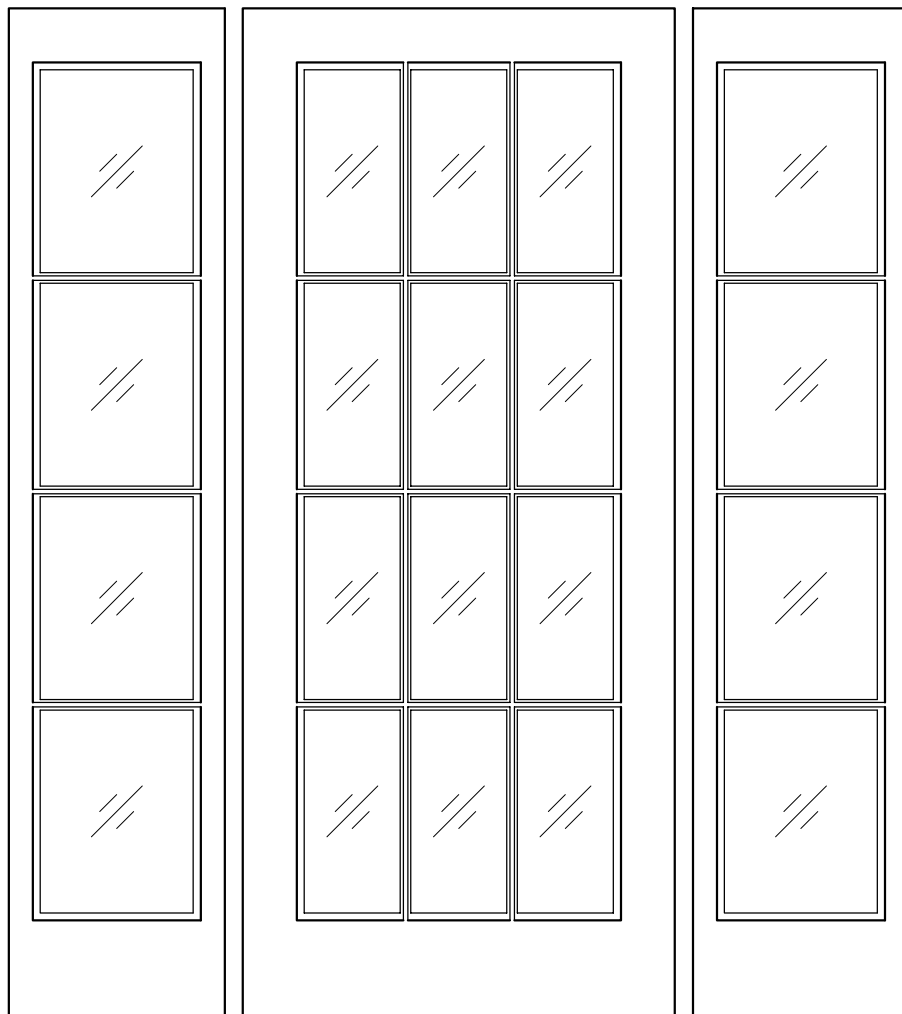

Multi-Unit Layout 7

Choose one of our *Exterior Door Designs* to accent the beauty of your home! Below is an example of a multi-unit design that draws from our wide variety of panel, sidelite, and transom options.

CC300 (1w x 4h)

CC124 (3w x 4h)

CC300 (1w x 4h)